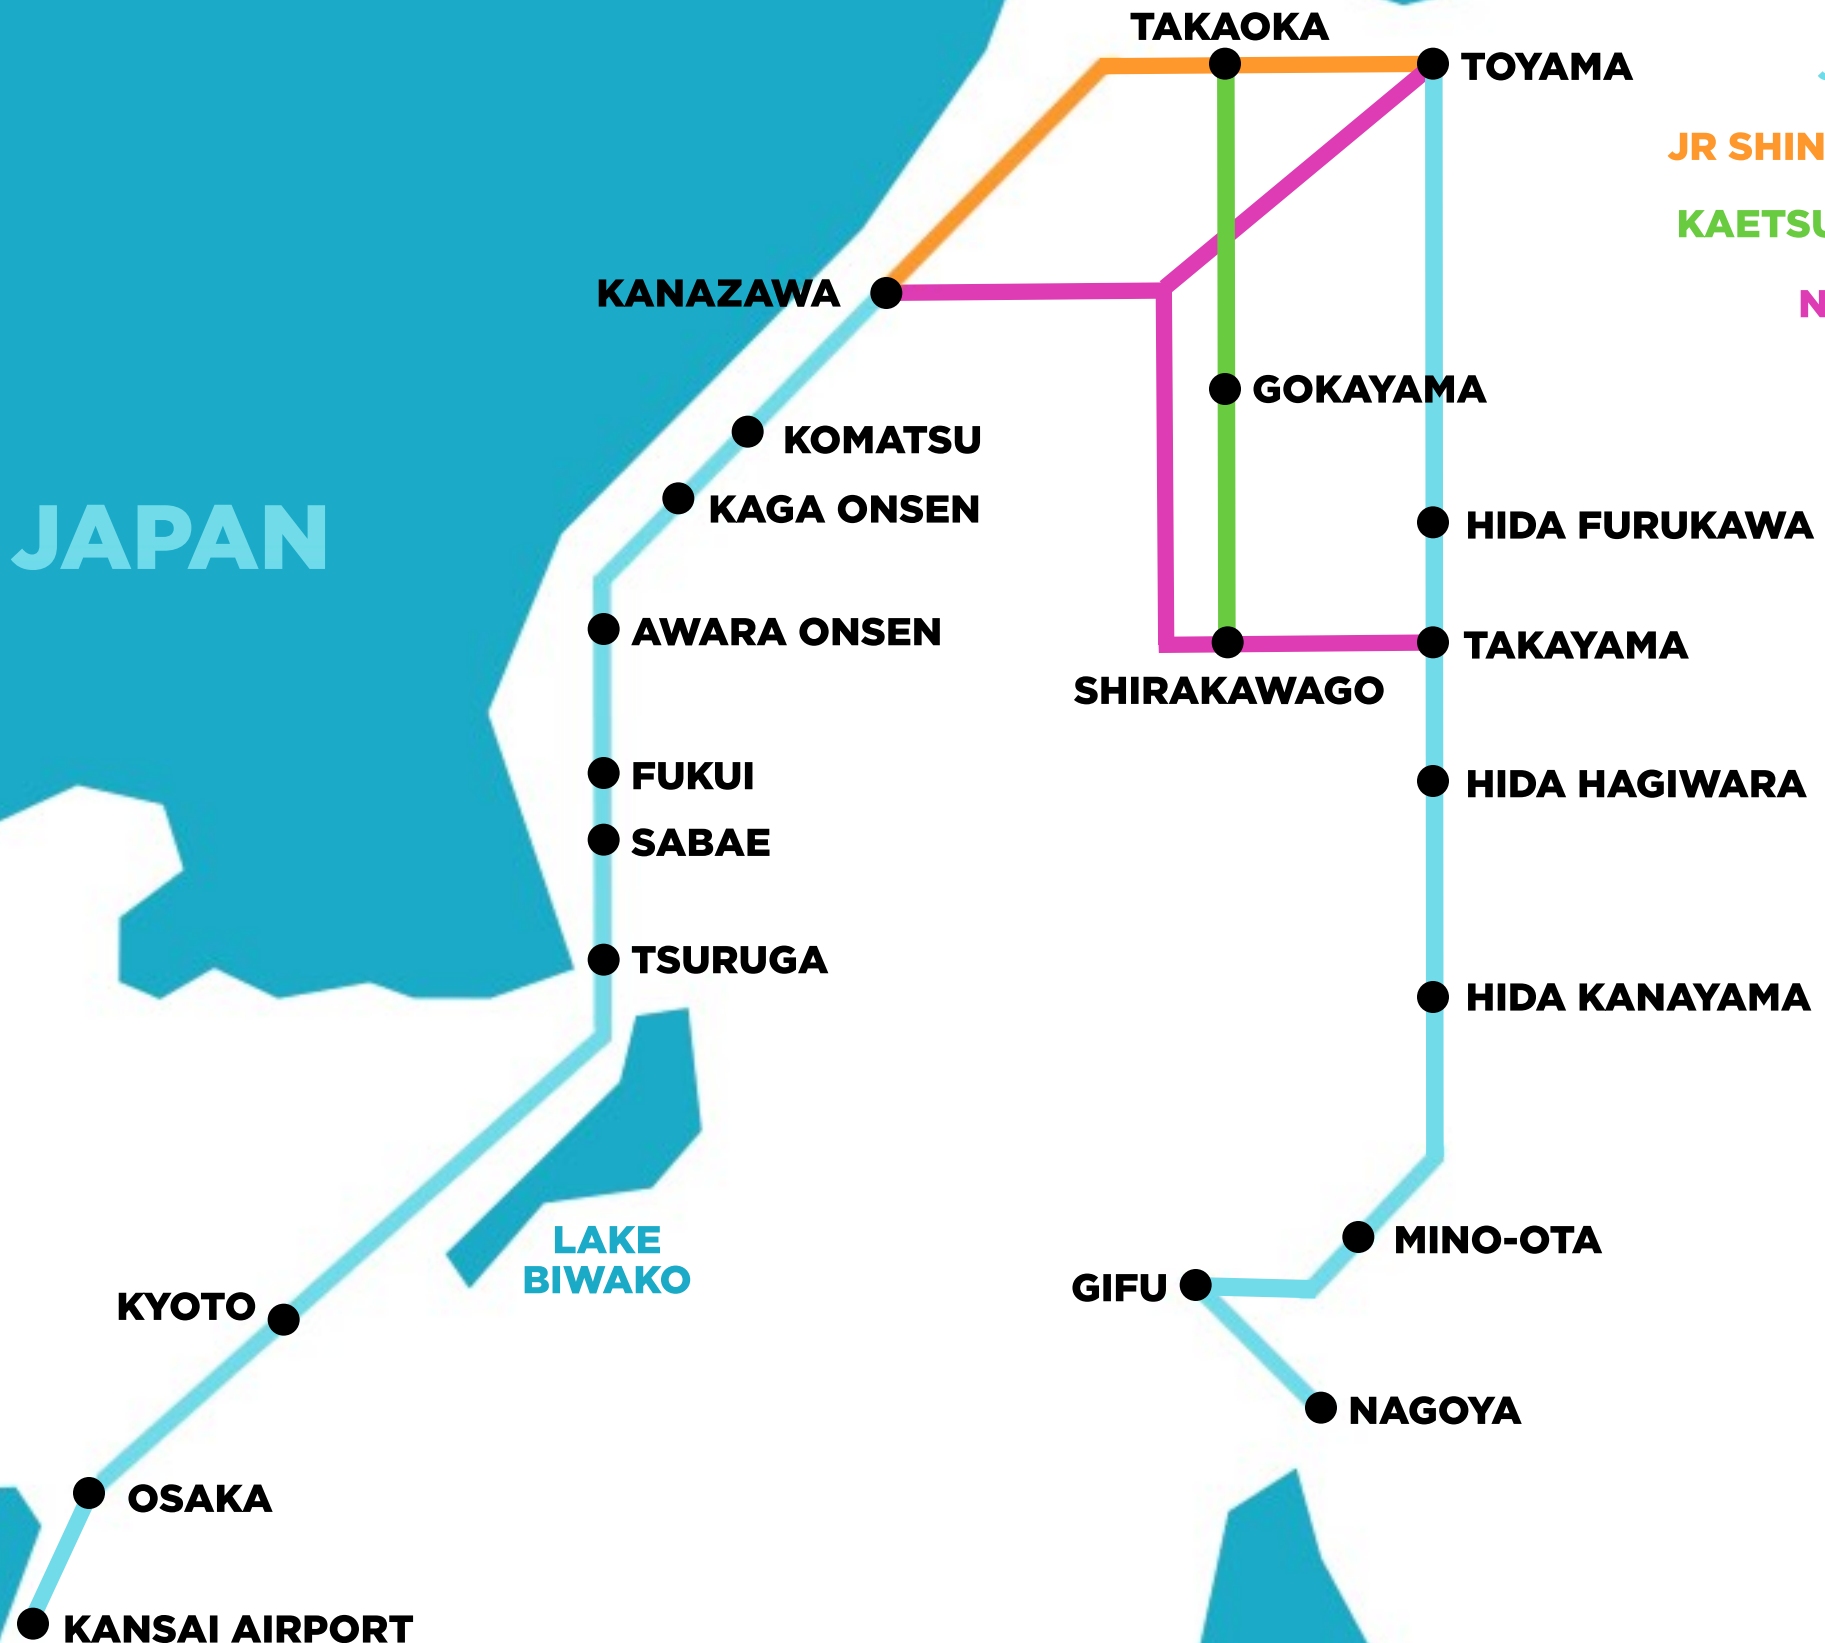

SEA OF JAPAN

LAKE BIWAKO

JR LINES

JR SHINKANSEN

KAETSUNO BUS

NOHI BUS

KYOTO

OSAKA

KANSAI AIRPORT

TSURUGA

FUKUI

SABAE

AWARA ONSEN

KAGA ONSEN

KOMATSU

KANAZAWA

GIFU

NAGOYA

MINO-OTA

SHIRAKAWAGO

GOKAYAMA

TAKAYAMA

HIDA HAGIWARA

HIDA KANAYAMA